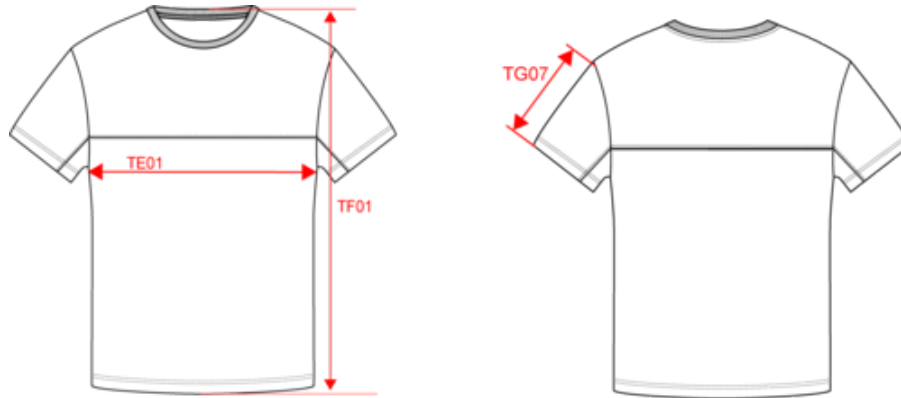

WK304

Recycled two-tone short-sleeves T-shirt

- Resistant to washing at 60°C.
- Anti-pilling treatment for better fabric protection and more durability over time.
- Eco-friendly T-shirt.

60% cotton/40% polyester. Made from 60% combed cotton and 40% recycled polyester. Vortex thread. Jersey fabric. Anti-pilling treatment. Washable at 60°C. Slim fit. 1x1 ribbed crew neckline with elastane and contrasting twill taped neck. Contrasting piping between the two-tone parts of the garment (body, front and back). Twin needle finish at cuffs and hem. Tear-away brand label.

More information

Logistic

Country of origin

Customs code

Washing instructions

WK304

Recycled two-tone short-sleeves T-shirt

Dimensions (cm)

Measurements in cm	XS	S	M	L	XL	XXL	3XL	4XL	5XL
TE01 - 1/2 chest width at 1.5cm below armhole	48.00	51.00	54.00	57.00	60.00	63.00	66.00	69.00	72.00
TF01 - Total height from HSP	68.00	70.00	72.00	74.00	76.00	78.00	80.00	82.00	84.00
TG07 - Short sleeve length	20.75	21.50	22.25	23.00	23.75	24.50	25.25	26.00	26.75

Royal Blue
RVB : 33,59,127
Pantone C : 7687C
Pantone TCX : 19-3952TCX

Logistic

10

50

Sizes	Width (cm)	Height (cm)	Length (cm)	Net weight (kg)	Gross weight (kg)	Pieces/Box	Pieces/Bundle
XS	40.00	18.00	60.00	7.90000	9.00000	50	10
S	40.00	18.00	60.00	8.50000	9.60000	50	10
M	40.00	22.00	60.00	9.20000	10.30000	50	10
L	40.00	22.00	60.00	9.50000	10.60000	50	10
XL	40.00	22.00	60.00	10.40000	11.50000	50	10
XXL	40.00	22.00	60.00	11.00000	12.10000	50	10
3XL	40.00	22.00	60.00	11.50000	12.60000	50	10
4XL	40.00	22.00	60.00	12.20000	13.30000	50	10
5XL	40.00	22.00	60.00	13.00000	14.10000	50	10